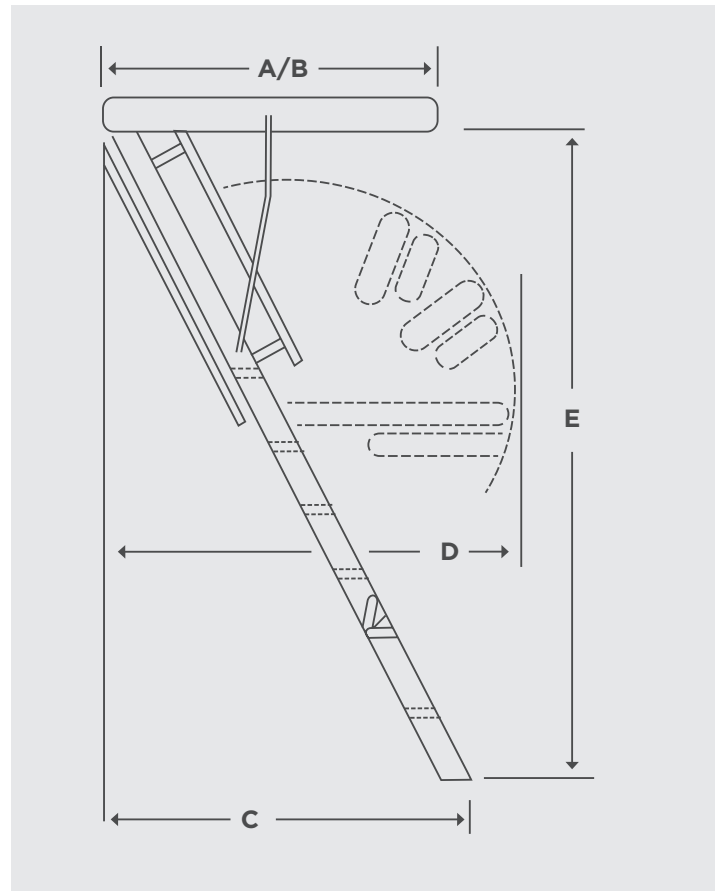

TECHNICAL SPECIFICATIONS:

Performance – for standard / truss roof applications (up to 3.25 metres)

Model	Frame size	Cut-out size* (A/B)	Floor-ceiling (E) (max)	Standout (C)	Foldout (D)
Truss 280 58 x 111	560 x 1114mm	580 x 1126mm	2800mm	1080mm	1590mm
Std 280 70 x 120.4	680 x 1184mm	700 x 1200mm	2800mm	1210mm	1620mm
Truss 305 58 x 130	560 x 1284mm	580 x 1300mm	3050mm	1300mm	1790mm
Std 305 70 x 130	680 x 1284mm	700 x 1300mm	3050mm	1300mm	1790mm
Truss 325 58 x 140	560 x 1384mm	580 x 1400mm	3250mm	1380mm	1880mm

*Frame size is typically 10mm less than the Cut-out dimensions stated above

Dimensions

	Tread	Stile	Packed
Depth	80mm	40mm	1150/1450mm
Thickness	30mm	20mm	270mm
Width	335mm	-	565/685mm

Optional extras

Accessory	Application	
Turbine ventilator	Quality Edmonds "Windmaster" turbine ventilators ventilates and controls temperature and moisture	
Turbo beam turbine ventilator	"Turbo Beam" clear turbine ventilator. Keeps your Attic cooler in summer and gives light all year round	
Balustrade	Added security of a rail around your ceiling opening	
Ceiling hand rail	Metal loop handrail in ceiling for extra safety	

Features:

- Constructed from premium Nordic Pine.
- Grooved anti-slip treads.
- Thermally insulated trapdoor.
- Red safety double handrail.
- Pre-finished spring-hinged white trapdoor.
- Suitable for DIY by general handy person or professional installation by Attic Group tradespeople.

Ask about our dust proof room package deals.

Sydney Head Office and Showroom | 2/12 Frederick Street, St Leonards NSW 2065

P: 02 9018 0000 | **E:** syd@atticgroup.com.au

Melbourne | 1269 North Road, Oakleigh VIC 3166

P: 03 9575 3700 | **E:** melb@atticgroup.com.au